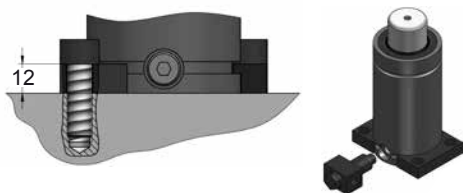

CWC 1500 MOUNTS

Compact Height

C05-063