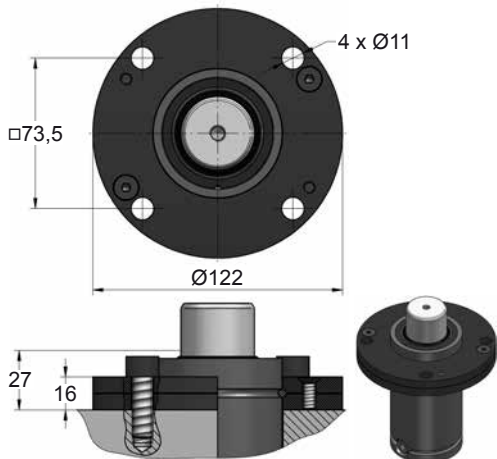

CWC 1500 MOUNTS

Compact Height

A14-063