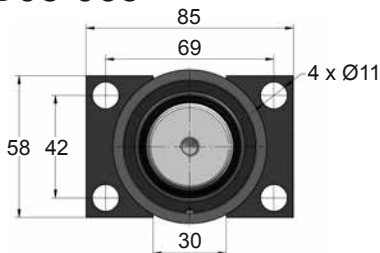

CWC 1500 MOUNTS

Compact Height

C05-063