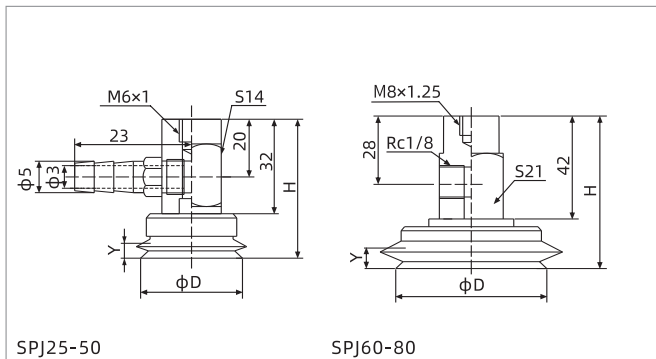

型号	真空口方向 垂直方向 - 宝塔接头	水平方向 - 宝塔接头
SPJ6□	SPJ6□-B6-M8M	SPJ6□-LB6-M4F
SPJ8□	SPJ8□-B6-M8M	SPJ8□-LB6-M4F
SPJ10□	SPJ10□-B6-M8M	SPJ10□-LB6-M4F
SPJ15□	SPJ15□-B6-M8M	SPJ15□-LB6-M4F
SPJ20□	SPJ20□-B6-M8M	SPJ20□-LB6-M4F
SPJ25□	SPJ25□-B6-M10M	SPJ25□-LB6-M6F
SPJ30□	SPJ30□-B6-M10M	SPJ30□-LB6-M6F
SPJ35□	SPJ35□-B6-M10M	SPJ35□-LB6-M6F
SPJ40□	SPJ40□-B6-M10M	SPJ40□-LB6-M6F
SPJ50□	SPJ50□-B6-M10M	SPJ50□-LB6-M6F
SPJ60□	SPJ60□-R1-M16M	SPJ60□-LR1-M8F
SPJ70□	SPJ70□-R1-M16M	SPJ70□-LR1-M8F
SPJ80□	SPJ80□-R1-M16M	SPJ80□-LR1-M8F

SPJ系列

真空吸盘+安装支杆

尺寸规格 (mm)

垂直方向 - 宝塔接头

垂直方向 - 宝塔接头

垂直方向 - 内螺纹连接

水平方向 - 宝塔接头

水平方向 - 宝塔接头

水平方向 - 内螺纹连接

型号/尺寸	D	H	Y
SPJ6□-B6-M8M	6	33	4.2
SPJ8□-B6-M8M	8	33	4
SPJ10□-B6-M8M	10	47.5	3
SPJ15□-B6-M8M	15	49	3.3
SPJ20□-B6-M8M	20	51	5.5

型号/尺寸	D	H	Y
SPJ25□-B6-M10M	25	63.5	6.5
SPJ30□-B6-M10M	30	66	7
SPJ35□-B6-M10M	35	66	7
SPJ40□-B6-M10M	40	66	7.2
SPJ50□-B6-M10M	50	68	9
SPJ60□-R1-M16M	60	62	8
SPJ70□-R1-M16M	70	63	9.5
SPJ80□-R1-M16M	80	63	9.5

型号/尺寸	D	H	Y
SPJ6□-LB6-M4F	6	31	4.2
SPJ8□-LB6-M4F	8	31	4
SPJ10□-LB6-M4F	10	31.5	3
SPJ15□-LB6-M4F	15	33	3.3
SPJ20□-LB6-M4F	20	35	5.5

型号/尺寸	D	H	Y
SPJ25□-LB6-M6F	25	47.5	6.5
SPJ30□-LB6-M6F	30	50	7
SPJ35□-LB6-M6F	35	50	7
SPJ40□-LB6-M6F	40	50	7.2
SPJ50□-LB6-M6F	50	52	9
SPJ60□-LR1-M8F	60	62	8
SPJ70□-LR1-M8F	70	63	9.5
SPJ80□-LR1-M8F	80	63	9.5