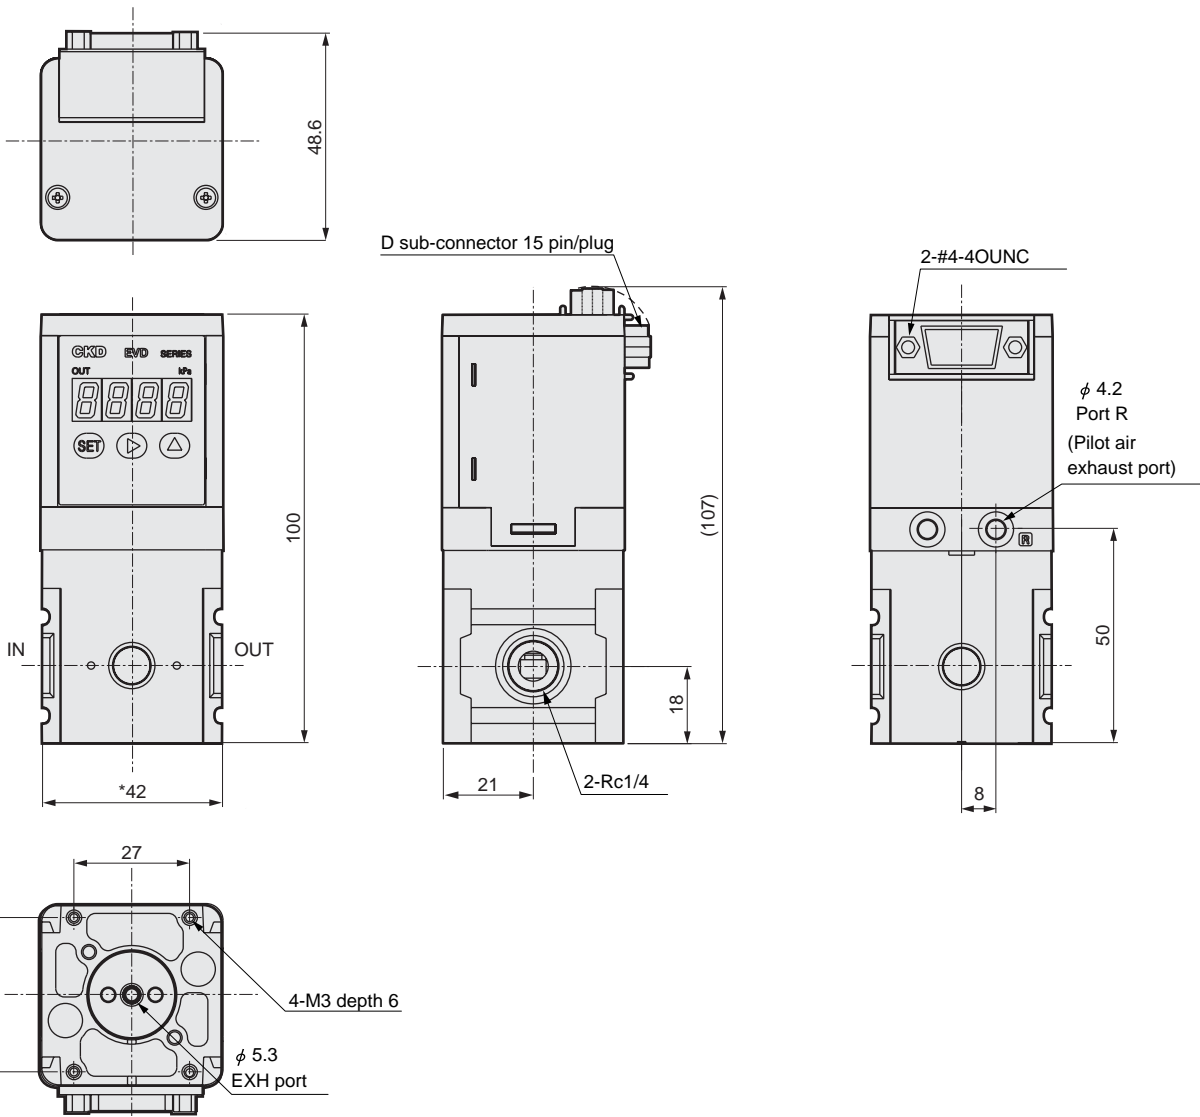

EVD-1000 Series

Dimensions

Optional dimensions

● B type bracket (-B1): Floor installation type

● L type bracket (-L1): Wall installation type

* Refer to page 773 for dimensions of a cable option.