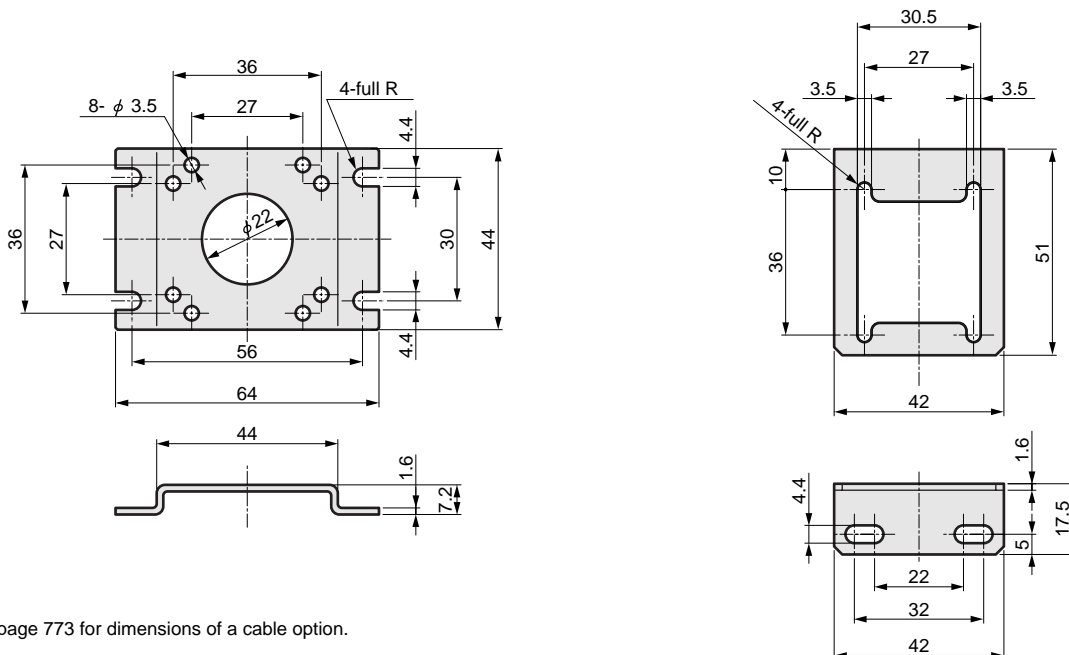

EVD-1000 Series

Dimensions

Optional dimensions

● B type bracket (-B1): Floor installation type

● L type bracket (-L1): Wall installation type

* Refer to page 773 for dimensions of a cable option.