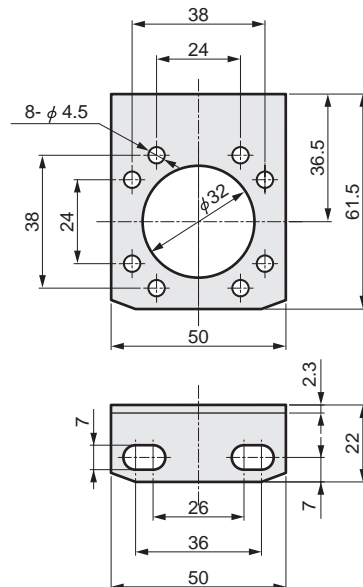

Dimensions

Optional dimensions

● B type bracket (-B3): Floor installation type

● L type bracket (-L3): Wall installation type

* Refer to page 773 for dimensions of a cable option.