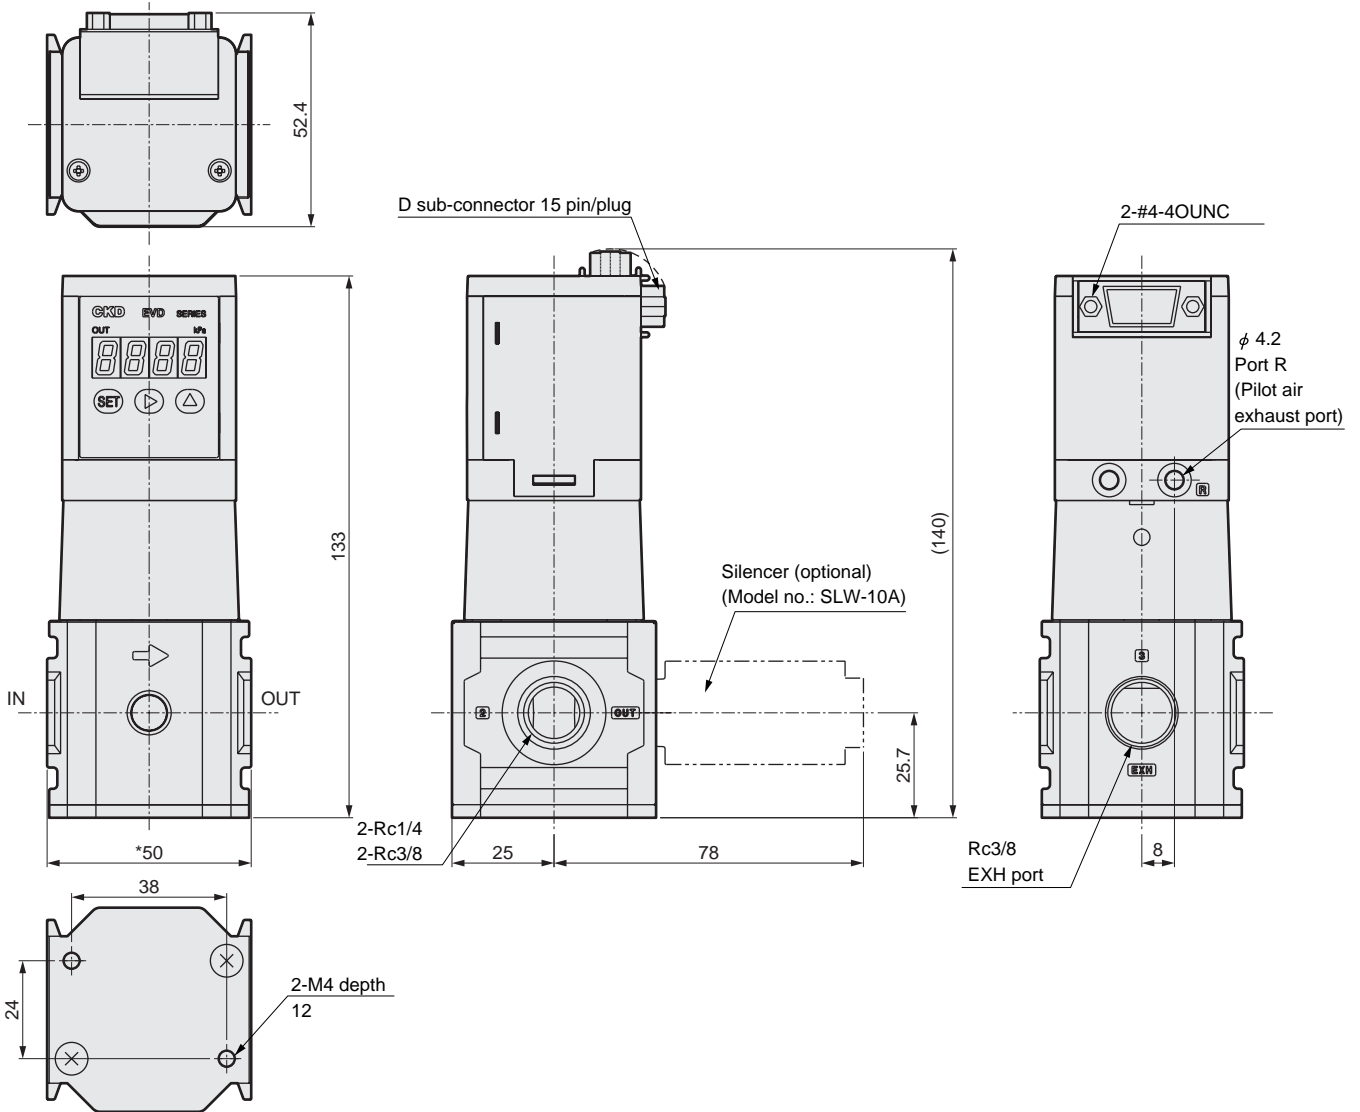

Dimensions

Optional dimensions

● B type bracket (-B3): Floor installation type

● L type bracket (-L3): Wall installation type

* Refer to page 773 for dimensions of a cable option.