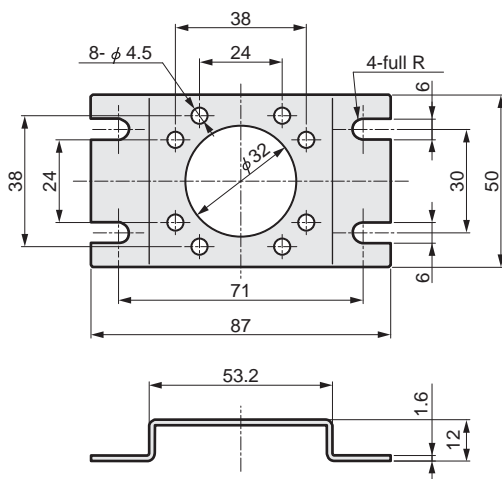

Dimensions

Optional dimensions

● B type bracket (-B3): Floor installation type

● L type bracket (-L3): Wall installation type

* Refer to page 773 for dimensions of a cable option.