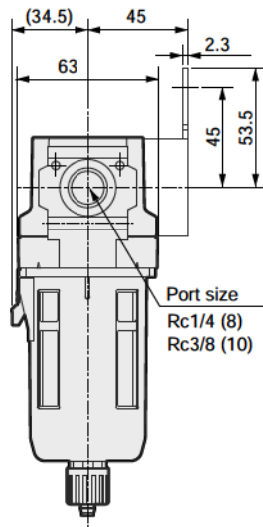

Dimensions

● FX1004-W

● For the plastic bowl, the dimensions are the same regardless of whether the manual cock or with automatic drain.

Note: C-type bracket and piping adaptor set attachments cannot be used at the same time.

● FX1011-W

● For the plastic bowl, the dimensions are the same regardless of whether the manual cock or with automatic drain.

Note: C-type bracket and piping adaptor set attachments cannot be used at the same time.

Dimensions

● FX1037-W

- Attachment C type bracket (-BW)
Part no.: B820

● For the plastic bowl, the dimensions are the same regardless of whether the manual cock or with automatic drain.

Note: C-type bracket and piping adaptor set attachments cannot be used at the same time.

Dimensions table

Model no.	FM/F1M	CM	M	CM1/FM1/F1M1
	A	B	C	D
FX1004	164	143.5	127	154
FX1011	187	166.5	150	177
FX1037	266	245.5	229	256