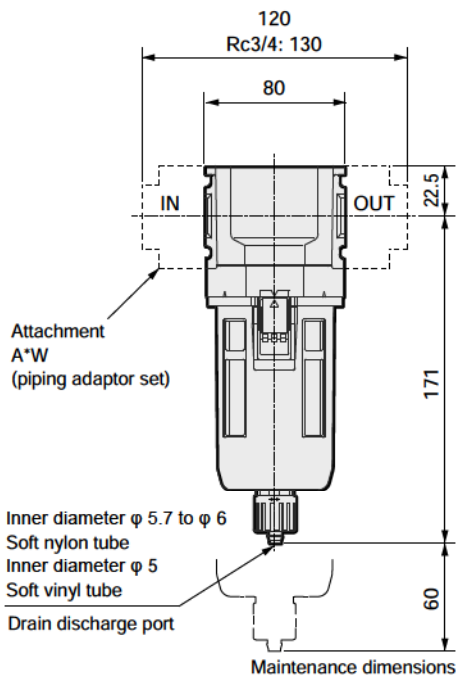

Dimensions

● FX1004-W

● For the plastic bowl, the dimensions are the same regardless of whether the manual cock or with automatic drain.

Note: C-type bracket and piping adaptor set attachments cannot be used at the same time.

● FX1011-W

● For the plastic bowl, the dimensions are the same regardless of whether the manual cock or with automatic drain.

Note: C-type bracket and piping adaptor set attachments cannot be used at the same time.

Dimensions

● FX1037-W

- Attachment C type bracket (-BW)
Part no.: B820

● For the plastic bowl, the dimensions are the same regardless of whether the manual cock or with automatic drain.

Note: C-type bracket and piping adaptor set attachments cannot be used at the same time.

Optional dimensions

● Metal bowl FX1004-W/FX1011-W/FX1037-W (option)

With automatic drain
Metal bowl (FM, F1M)

With manual petcock
Metal bowl (CM)

Without cock
Metal bowl (M)

With manual cock
Metal bowl (CM1, FM1, F1M1)