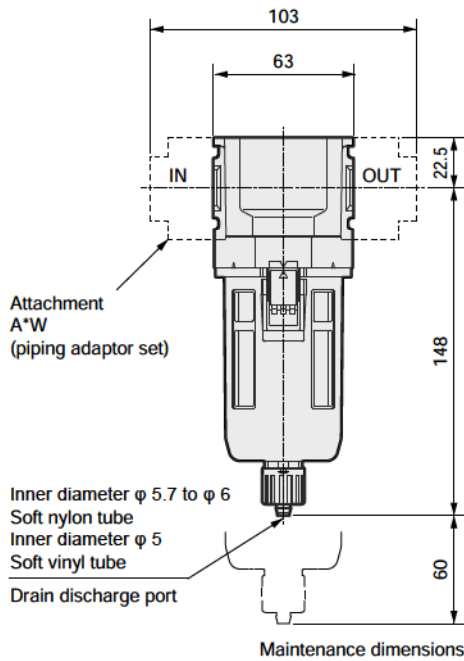

Dimensions

● FX1004-W

● For the plastic bowl, the dimensions are the same regardless of whether the manual cock or with automatic drain.

Note: C-type bracket and piping adaptor set attachments cannot be used at the same time.

● FX1011-W

● For the plastic bowl, the dimensions are the same regardless of whether the manual cock or with automatic drain.

Note: C-type bracket and piping adaptor set attachments cannot be used at the same time.

Dimensions

● FX1037-W

- Attachment C type bracket (-BW)
Part no.: B820

● For the plastic bowl, the dimensions are the same regardless of whether the manual cock or with automatic drain.

Note: C-type bracket and piping adaptor set attachments cannot be used at the same time.

Optional dimensions

● Metal bowl FX1004-W/FX1011-W/FX1037-W (option)

With automatic drain
Metal bowl (FM, F1M)

With manual petcock
Metal bowl (CM)

Without cock
Metal bowl (M)

With manual cock
Metal bowl (CM1, FM1, F1M1)