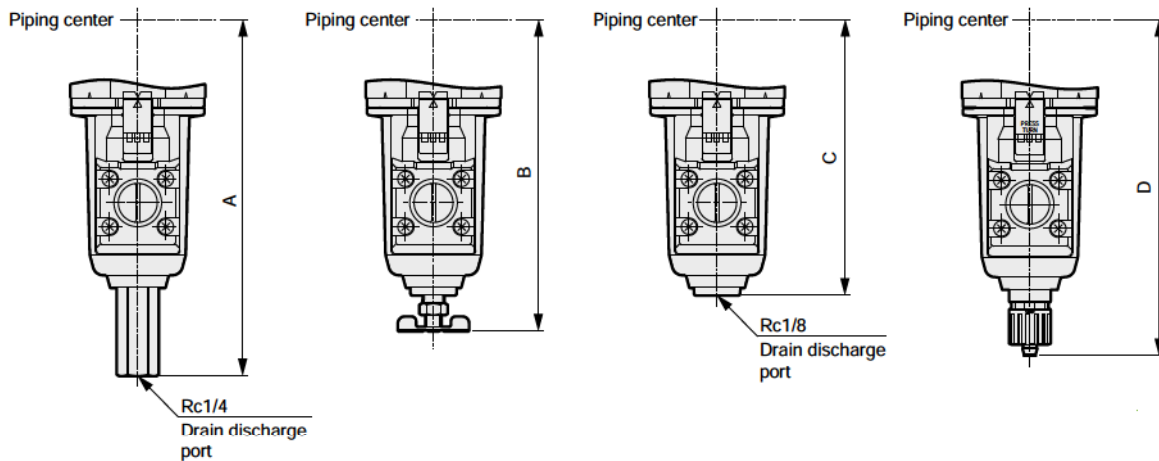

Dimensions

● FX1037-W

- Attachment C type bracket (-BW)
Part no.: B820

● For the plastic bowl, the dimensions are the same regardless of whether the manual cock or with automatic drain.

Note: C-type bracket and piping adaptor set attachments cannot be used at the same time.

Optional dimensions

● Metal bowl FX1004-W/FX1011-W/FX1037-W (option)

With automatic drain
Metal bowl (FM, F1M)

With manual petcock
Metal bowl (CM)

Without cock
Metal bowl (M)

With manual cock
Metal bowl (CM1, FM1, F1M1)

Dimensions table

Model no.	FM/F1M	CM	M	CM1/FM1/F1M1
	A	B	C	D
FX1004	164	143.5	127	154
FX1011	187	166.5	150	177
FX1037	266	245.5	229	256