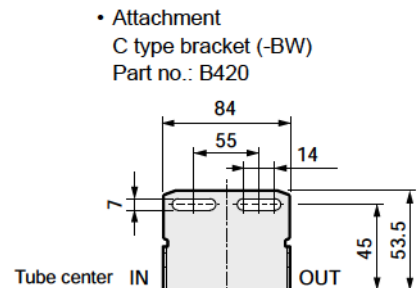

Dimensions

● FX1004-W

● For the plastic bowl, the dimensions are the same regardless of whether the manual cock or with automatic drain.

Note: C-type bracket and piping adaptor set attachments cannot be used at the same time.

● FX1011-W

● For the plastic bowl, the dimensions are the same regardless of whether the manual cock or with automatic drain.

Note: C-type bracket and piping adaptor set attachments cannot be used at the same time.

Dimensions

● FX1037-W

- Attachment C type bracket (-BW)
Part no.: B820

● For the plastic bowl, the dimensions are the same regardless of whether the manual cock or with automatic drain.

Note: C-type bracket and piping adaptor set attachments cannot be used at the same time.

Dimensions table

Model no.	FM/F1M	CM	M	CM1/FM1/F1M1
	A	B	C	D
FX1004	164	143.5	127	154
FX1011	187	166.5	150	177
FX1037	266	245.5	229	256