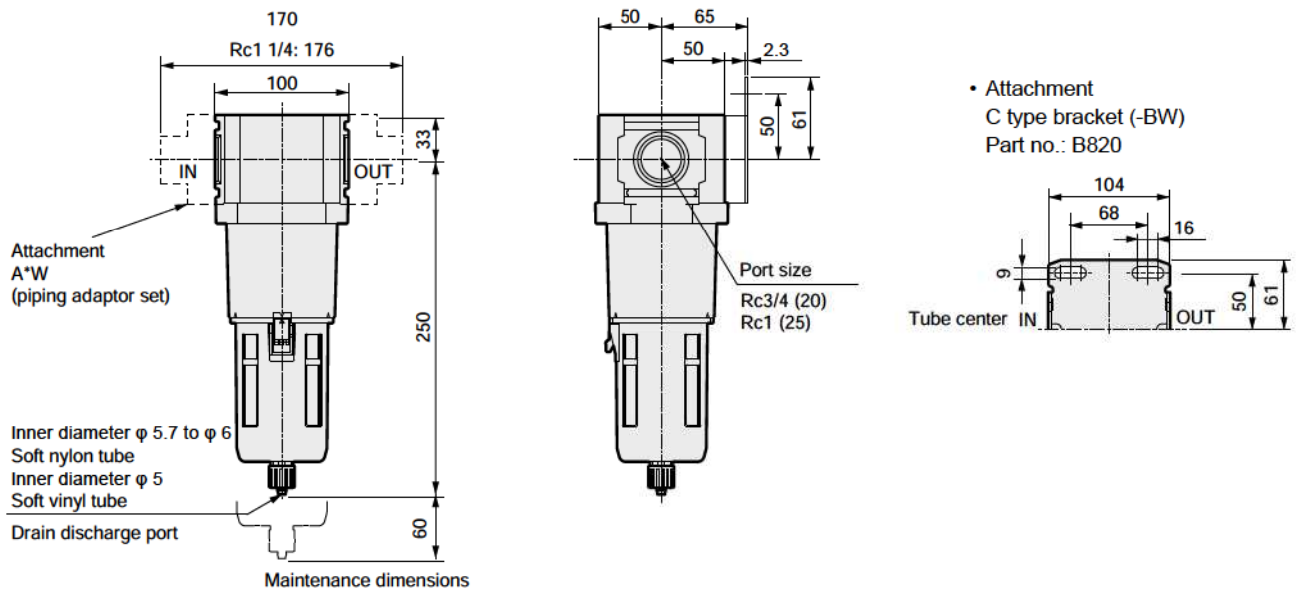

Dimensions

● FX1004-W

● For the plastic bowl, the dimensions are the same regardless of whether the manual cock or with automatic drain.

Note: C-type bracket and piping adaptor set attachments cannot be used at the same time.

● FX1011-W

● For the plastic bowl, the dimensions are the same regardless of whether the manual cock or with automatic drain.

Note: C-type bracket and piping adaptor set attachments cannot be used at the same time.

Dimensions

● FX1037-W

- Attachment C type bracket (-BW)
Part no.: B820

● For the plastic bowl, the dimensions are the same regardless of whether the manual cock or with automatic drain.

Note: C-type bracket and piping adaptor set attachments cannot be used at the same time.

Optional dimensions

● Metal bowl FX1004-W/FX1011-W/FX1037-W (option)

With automatic drain
Metal bowl (FM, F1M)

With manual petcock
Metal bowl (CM)

Without cock
Metal bowl (M)

With manual cock
Metal bowl (CM1, FM1, F1M1)