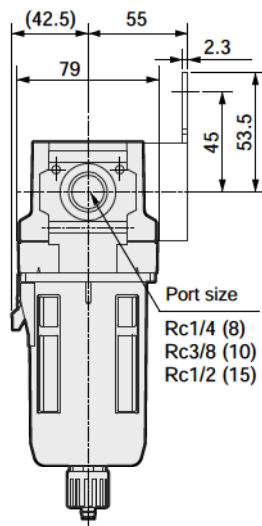

Dimensions

● FX1004-W

● For the plastic bowl, the dimensions are the same regardless of whether the manual cock or with automatic drain.

Note: C-type bracket and piping adaptor set attachments cannot be used at the same time.

● FX1011-W

● For the plastic bowl, the dimensions are the same regardless of whether the manual cock or with automatic drain.

Note: C-type bracket and piping adaptor set attachments cannot be used at the same time.

Dimensions

● FX1037-W

- Attachment C type bracket (-BW)
Part no.: B820

● For the plastic bowl, the dimensions are the same regardless of whether the manual cock or with automatic drain.

Note: C-type bracket and piping adaptor set attachments cannot be used at the same time.

Dimensions table

Model no.	FM/F1M	CM	M	CM1/FM1/F1M1
	A	B	C	D
FX1004	164	143.5	127	154
FX1011	187	166.5	150	177
FX1037	266	245.5	229	256