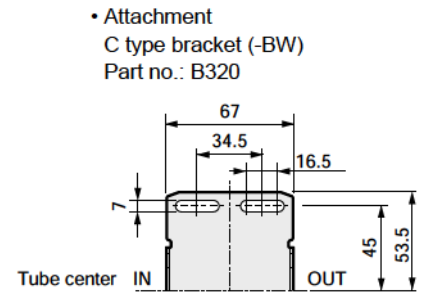

Dimensions

● FX1004-W

● For the plastic bowl, the dimensions are the same regardless of whether the manual cock or with automatic drain.

Note: C-type bracket and piping adaptor set attachments cannot be used at the same time.

● FX1011-W

● For the plastic bowl, the dimensions are the same regardless of whether the manual cock or with automatic drain.

Note: C-type bracket and piping adaptor set attachments cannot be used at the same time.

Dimensions

● FX1037-W

- Attachment C type bracket (-BW)
Part no.: B820

● For the plastic bowl, the dimensions are the same regardless of whether the manual cock or with automatic drain.

Note: C-type bracket and piping adaptor set attachments cannot be used at the same time.

Dimensions table

Model no.	FM/F1M	CM	M	CM1/FM1/F1M1
	A	B	C	D
FX1004	164	143.5	127	154
FX1011	187	166.5	150	177
FX1037	266	245.5	229	256