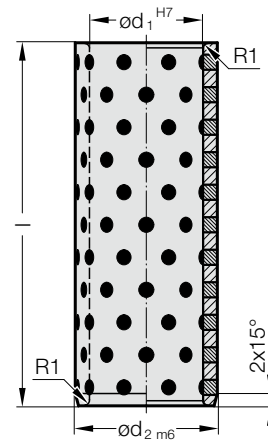

GUIDE BUSH FOR SPRING RAM 2478.20. .1

2052.71.

Material:

Bronze with solid lubricant, oilless lubricating

Note:

Recommended locating bore for bonding G7.

2052.71. Guide bush for spring ram 2478.20. .1

Order No	d_1	d_2	l
2052.71.036.045.115	36	45	115
2052.71.036.045.145	36	45	145
2052.71.036.045.170	36	45	170