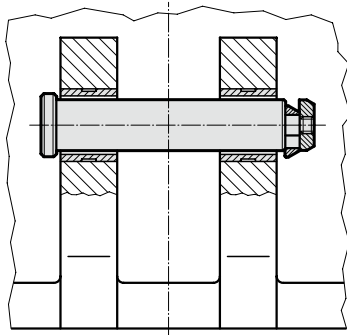

# BUSH FOR DIE LIFTING BOLT

2132.10.03. .1

## Mounting example

## Description:

Bush for casting-in, for lifting bolts 2132.10./11.

## Material:

1.0308 (E235)