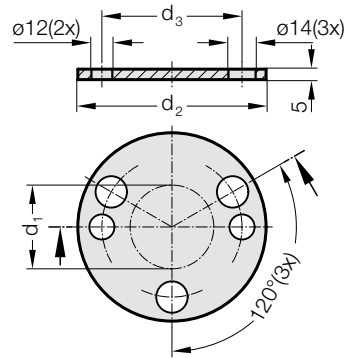

ADJUSTING WASHER, CNOMO

2441.13.3.45.

Material:

Cf 70 (1.1249)

Note:

Adjusting washer for centring unit 2441.13.45.

2441.13.3.45. Adjusting washer, CNOMO

Order No	d_1	d_2	d_3
2441.13.3.45.040	40	90	67
2441.13.3.45.060	60	110	89