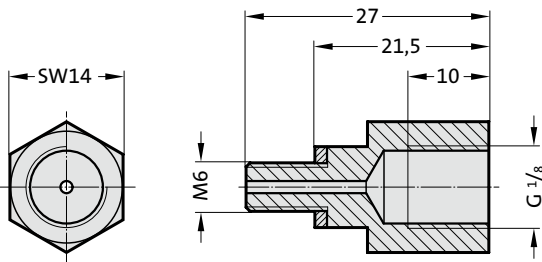

GAS SPRING ACCESSORIES

MINIMESS – COMPOUND THREADED JOINTS

2480.00.24.53 horizontal, long
2480.00.24.54 horizontal, short

Double adapter

2480.00.24.56 vertical, long
2480.00.24.57 vertical, short

Double adapter

2480.00.24.43

Connection fitting M6-G1/8

Mounting example: