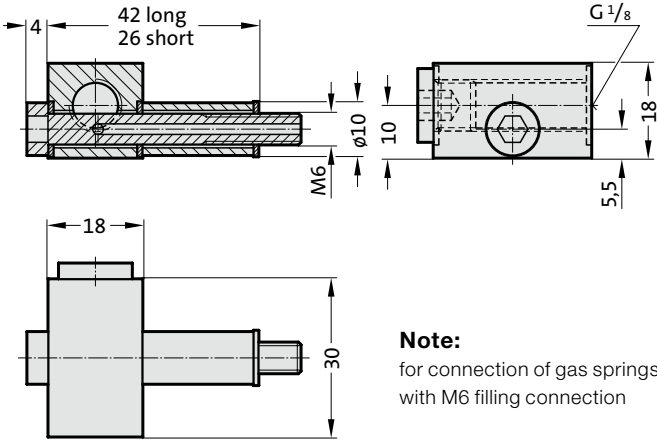

GAS SPRING ACCESSORIES

MINIMESS – COMPOUND THREADED JOINTS

2480.00.24.53 horizontal, long
2480.00.24.54 horizontal, short

Double adapter

2480.00.24.56 vertical, long
2480.00.24.57 vertical, short

Double adapter

2480.00.24.43

Connection fitting M6-G1/8

Mounting example: