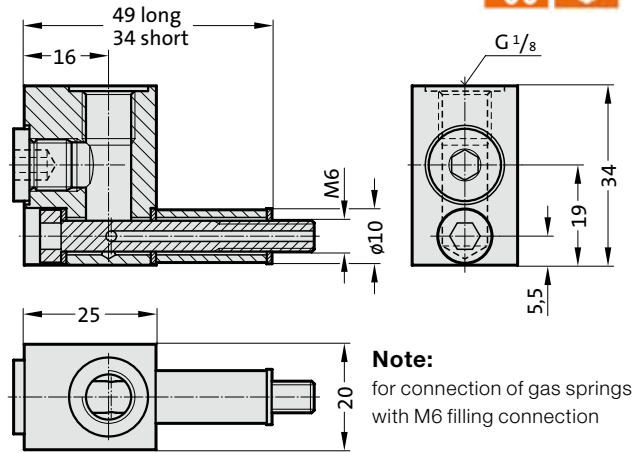

GAS SPRING ACCESSORIES

MINIMESS – COMPOUND THREADED JOINTS

2480.00.24.53 horizontal, long
2480.00.24.54 horizontal, short

Double adapter

2480.00.24.56 vertical, long
2480.00.24.57 vertical, short

Double adapter

2480.00.24.43

Connection fitting M6-G1/8

Mounting example: