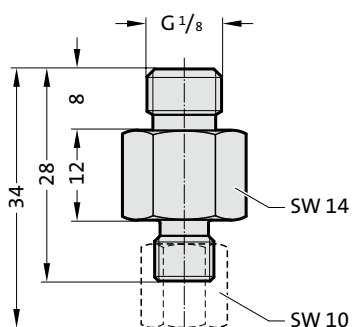

GAS SPRING ACCESSORIES

CONNECTOR SYSTEM, 24° CONUS MICRO

2480.00.28.01

Screw connection
GE-M6-24° cone micro

2480.00.28.02

Screw connection
GE-G¹/₈-24° cone micro

2480.00.28.03

Screw connection
GE-G¹/₄-24° cone micro

2480.00.28.14

Screw connection, T-24° conus micro

2480.00.28.17

Screw connection, W-24° conus micro