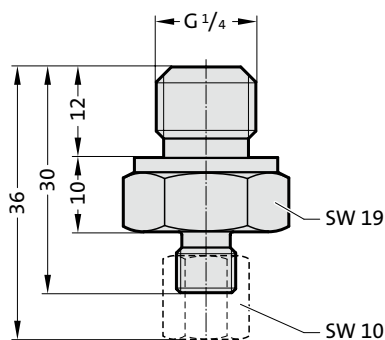

GAS SPRING ACCESSORIES

CONNECTOR SYSTEM, 24° CONUS MICRO

2480.00.28.01

Screw connection
GE-M6-24° cone micro

2480.00.28.02

Screw connection
GE-G¹/₈-24° cone micro

2480.00.28.03

Screw connection
GE-G¹/₄-24° cone micro

2480.00.28.14

Screw connection, T-24° conus micro

2480.00.28.17

Screw connection, W-24° conus micro