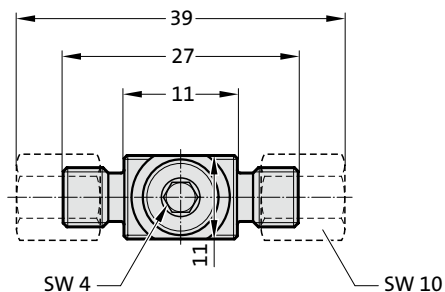

GAS SPRING ACCESSORIES

CONNECTOR SYSTEM, 24° CONUS MICRO

2480.00.28.01

Screw connection
GE-M6-24° cone micro

2480.00.28.02

Screw connection
GE-G¹/₈-24° cone micro

2480.00.28.03

Screw connection
GE-G¹/₄-24° cone micro

2480.00.28.14

Screw connection, T-24° conus micro

2480.00.28.17

Screw connection, W-24° conus micro