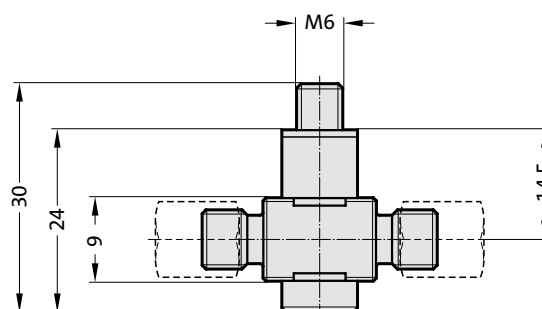

GAS SPRING ACCESSORIES

CONNECTOR SYSTEM, 24° CONUS MICRO

2480.00.28.01

Screw connection
GE-M6-24° cone micro

2480.00.28.02

Screw connection
GE-G¹/₈-24° cone micro

2480.00.28.03

Screw connection
GE-G¹/₄-24° cone micro

2480.00.28.14

Screw connection, T-24° conus micro

2480.00.28.17

Screw connection, W-24° conus micro