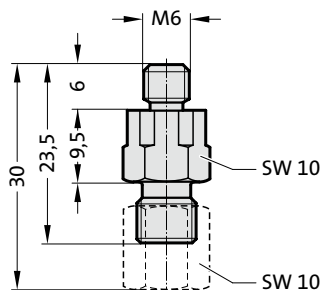

GAS SPRING ACCESSORIES

CONNECTOR SYSTEM, 24° CONUS MICRO

2480.00.28.01

Screw connection
GE-M6-24° cone micro

2480.00.28.02

Screw connection
GE-G¹/₈-24° cone micro

2480.00.28.03

Screw connection
GE-G¹/₄-24° cone micro

2480.00.28.14

Screw connection, T-24° conus micro

2480.00.28.17

Screw connection, W-24° conus micro