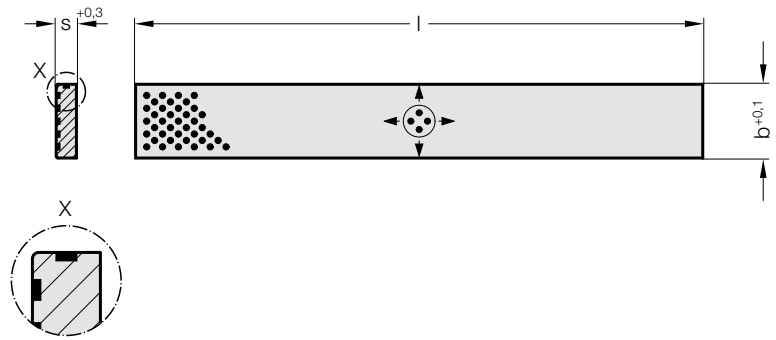

FLAT GUIDE BAR WITH TWO SLIDING SURFACES, BRONZE WITH SOLID LUBRICANT

2961.73.

Material:

Bronze with solid lubricant, oilless lubricating

Execution:

Sliding faces ground.

2961.73. Flat guide bar with two sliding surfaces, Bronze with solid lubricant

Order No	b	s	l
2961.73.025.005.0305	25	5	305
2961.73.030.006.0305	30	6	305
2961.73.035.010.0605	35	10	605
2961.73.040.008.0605	40	8	605
2961.73.040.012.0605	40	12	605
2961.73.050.010.0605	50	10	605
2961.73.060.016.0605	60	16	605
2961.73.080.012.0605	80	12	605
2961.73.080.020.0605	80	20	605
2961.73.100.020.0605	100	20	605