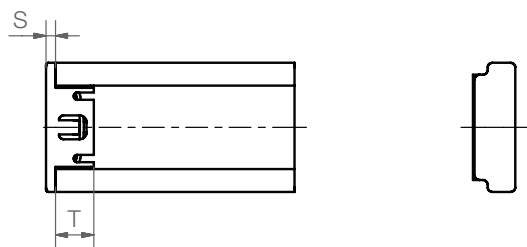

## drylin® N end caps: Easy fit stoppers

The new plastic end caps, suitable for every rail, offer “protection against loss” for the carriages and cover the sharp open edges of the profiles safely and in an aesthetic way.

### Dimensions [mm]

Part number	S	T	for rail
NSKB-17	1.5	7	NS-01-17
NSKB-27	2	8	NS-01-27
NSK-40	1.5	8	NS-01-40
NSKB-80	2	17	NS-01-80

Easy assembling by hand and removal with screwdriver

End caps for rail size 40, bolted  
Part number: NSK-40