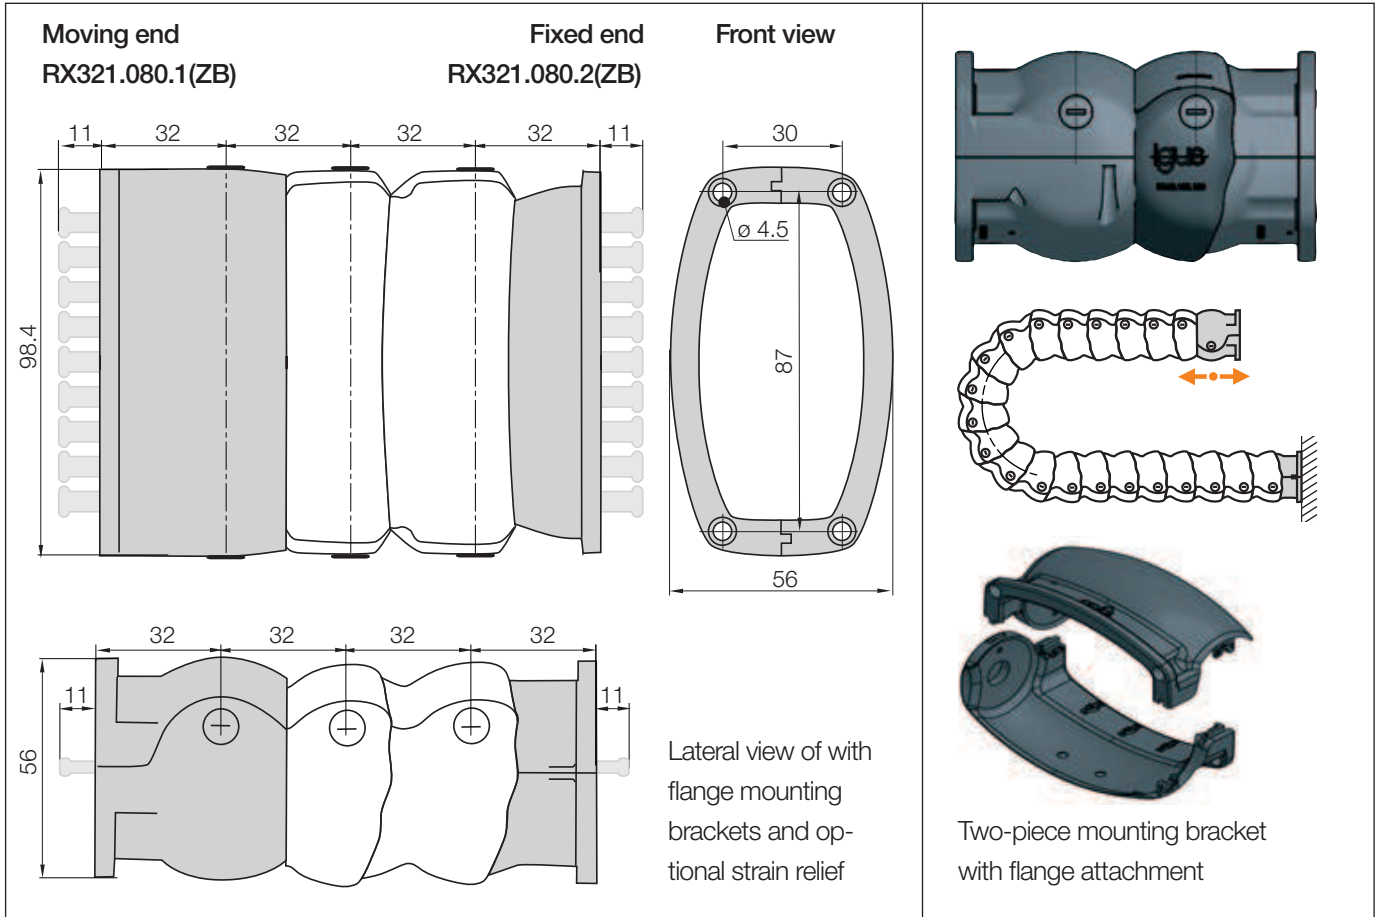

Mounting brackets, flange | Polymer, two-piece | Locking

Mounting brackets, flange | Locking

| Width index | Part No. full set with tiewrap plates | Part No. full set without tiewrap plates | Number of teeth |
|-------------|---------------------------------------|--|-----------------|
| 080. ▶ | RX321.080.12ZB | RX321.080.12 | 8 |

RX321.080.12ZB A Order example

- A** ... To indicate option with brackets pre-fitted
- With integrated strain relief tiewrap plates
- Full set
- Width index
- Series

 **Strain relief** e.g. clamps, tiewrap plates, nuggets and plug-in clips are available from stock. The complete chainfix range with ordering options ▶ From page 1098