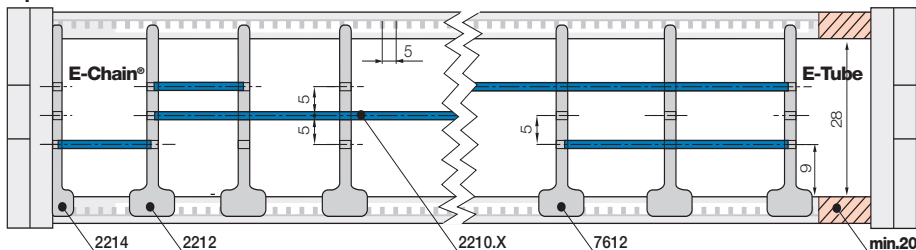

Option 2 | Shelves

Note E-Tube: Please observe a lateral spacing of 20 mm to the sidelinks!
In the standard configuration separators are assembled every 2nd E-Chain® link !

Middle plate for E-Chains®
unassembled **2202**
assembled **2212**

Middle plate 2202 (E-Chains® only)

To achieve a modular shelving by shelf 2220.X arranged at 3 different heights (in 5 mm increments).

Middle plate for E-Tubes
unassembled **7602**
assembled **7612**

Middle plate 7602 (E-Tubes only)

For E-Tubes R4.28.
A side plate is not available for the E-Tube.

Side plate for E-Chains®
unassembled **2204**
assembled **2214**

Side plate 2204 (E-Chains® only)

Works like middle plate.
Allows modular shelving close to the side links.

Shelf (18-149 mm)
unassembled **2220.X**
assembled **2210.X**

Shelf 2220.X

For horizontal separation. Shelves of various widths can be arranged at 3 different heights (in 5 mm increments).

Shelves

Width X [mm]	unassembled	assembled	Width X [mm]	unassembled	assembled	Width X [mm]	unassembled	assembled
018	2200.18	2210.18	043	2200.43	2210.43	088	2200.88	2210.88
023	2200.23	2210.23	048	2200.48	2210.48	099	2200.99	2210.99
028	2200.28	2210.28	058	2200.58	2210.58	124	2200.124	2210.124
033	2200.33	2210.33	068	2200.68	2210.68	149	2200.149	2210.149
038	2200.38	2210.38	073	2200.73	2210.73			