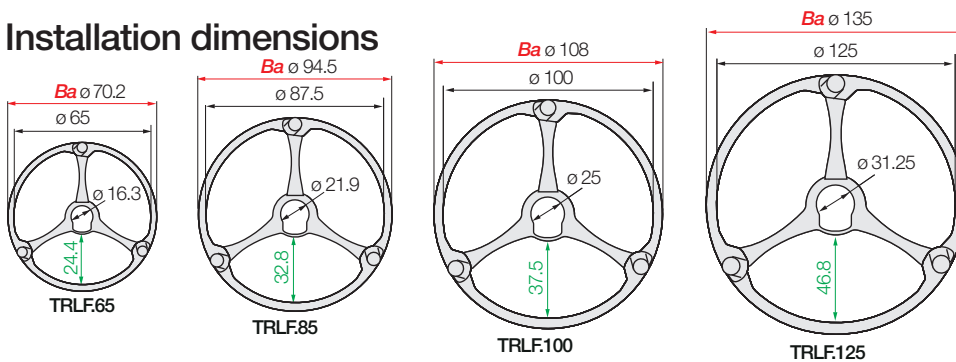

triflex® R | Series TRLF | Product range

Quick filling with larger hoses and cables

TRLF

▶ 748

e-chains® | Series TRLF | Light version with snap lock mechanism

Part No.	<i>Bi1</i>	<i>Ba</i>	<i>R</i>	<i>d1</i>	Pitch	Links/	TRLF
e-chains®	[mm]	[mm]	[mm]	[mm]	[mm]	[m]	[kg/m]
TRLF. 65. 100 .0	24.4	70.2	100	22	23.1	44	≈ 0.79
TRLF. 85. 135 .0	32.8	94.5	135	30	30.6	33	≈ 1.45
TRLF. 100.145 .0 ¹⁾	37.5	108	145	35.5	34.5	29	≈ 1.90
TRLF. 125.182 .0	46.8	135	182	44.5	44.1	23	≈ 4.13

Installation dimensions

Snap lock mechanism for fast opening, igus® video online

▶ www.igus.eu/TRLF