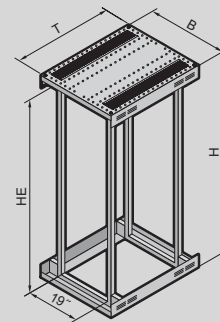

Further technical information:

Available on the Internet

TE 8000 open

Units U	Packs of	42	42	Page
Width (B) mm		600	800	
Height (H) mm		2000	2000	
Depth (T) mm		1000	1000	
Distance between prefitted 482.6 mm (19") levels mm		745	745	
Free mounting space to the 482.6 mm (19") level, front/rear mm		80 / 130	80 / 130	
Max. load capacity (static) per enclosure kg		700	700	
Model No.	1 pc(s).	7888.940	7888.944	
Product-specific scope of supply				
Side panels, lockable, including security lock 3524 E	2 pc(s).	■	–	
Baying kit	4 pc(s).	–	■	
Accessories				
Cable organiser	4 pc(s).	7888.950	7888.950	
Component shelf, static installation	1 pc(s).	5501.665	5501.665	18
Component shelf, pull-out	1 pc(s).	5501.685	5501.685	17
Slide rails, heavy-duty	2 pc(s).	7063.740	7063.740	19
Slide rails, depth-variable	2 pc(s).	5501.480	5501.480	19
Cable clamp rails, depth-variable	4 pc(s).	7858.162	7858.162	16
Cable clamp rails	4 pc(s).	7828.062	7828.062	16
C rails	4 pc(s).	7828.060	7828.060	16
Cable route	1 pc(s).	7000.685	7000.685	18
Cable duct	1 pc(s).	–	5502.105	20
Cable routing bars, 482.6 mm (19") attachment	4 pc(s).	7111.224	7111.224	20
Shunting ring	4 pc(s).	–	7220.600	20
Cable management panel		see page	see page	21