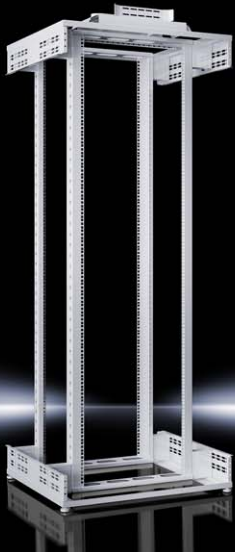

Distributor racks

System accessories Page 11 19" installation Page 21 TE 8000 Page 6

Benefits:

- Optimum accessibility from all sides during assembly and installation
- Unrestricted airflow, due to the open design
- Standard cable trays in the roof area for larger quantities of cables
- The distance between attachment levels is infinitely variable

Material:

- Sheet steel

Surface finish:

- Powder-coated

Colour:

- RAL 7035

Supply includes:

- Self-supporting mounting frame, with 482.6 mm (19") mounting level front and rear
- Roof-plate prepared for accommodating cable organisers
- Open base frame with 2 punched sections with mounting flanges for individual configuration fitted in the width
- 4 levelling feet, M10 (supplied loose)

Please observe the product-specific scope of supply.