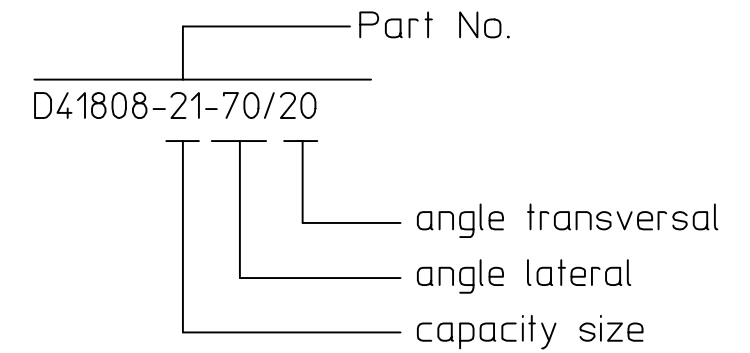

SPRAY CHARACTERISTIC:
Rectangle spray pattern
MATERIAL: Brass

Description:
FullJet
Rectangle

Spraying Systems
P.O. Box 900928
D-21049 Hamburg
☎ 49/40/76 60 01-0

Part No.:

Data Sheet No.: **DS41808-1.2_GB**