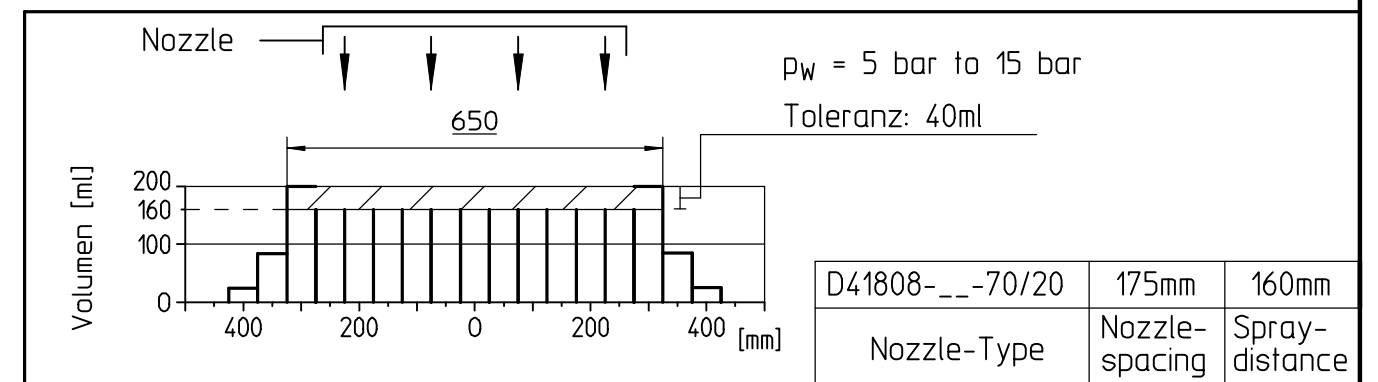

SPRAY CHARACTERISTIC:
Rectangle spray pattern
MATERIAL: Brass

Description:
FullJet
Rectangle

Spraying Systems
P.O. Box 900928
D-21049 Hamburg
☎ 49/40/76 60 01-0

Part No.:

Data Sheet No.: **DS41808-1.2_GB**