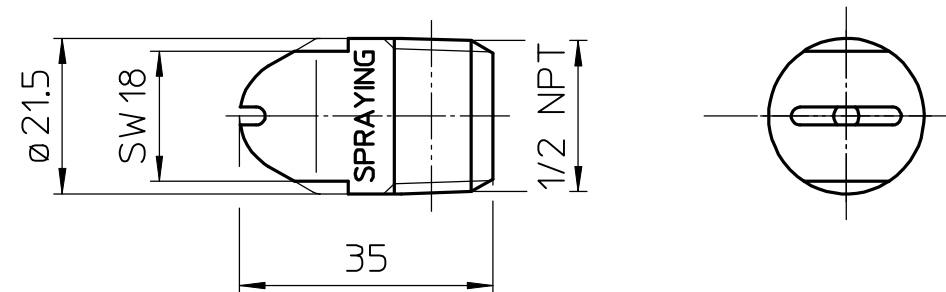

SPRAY CHARACTERISTIC:
Rectangle spray pattern
MATERIAL: Brass

Description:
FullJet
Rectangle

Spraying Systems
P.O. Box 900928
D-21049 Hamburg
☎ 49/40/76 60 01-0

Part No.:

Data Sheet No.: **DS41808-1.2_GB**