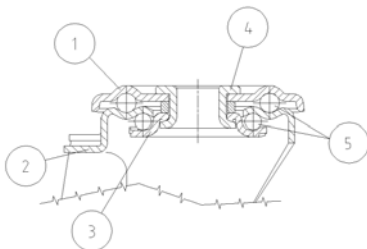

### SOLID POLYAMIDE 6 WHEELS SWIVEL BRACKET WITH STEM TYPE "NL"

#### Wheel description

**Tread:** solid polyamide 6 wheels.  
**Hub:** the hub is available with plain bearing.

#### Bracket description

**Standard duty bracket type NL (max. carrying capacity 400 daN)**

- 1) **Plate:** electrolytically galvanised steel plate
  - 2) **Fork:** electrolytically galvanised steel plate
  - 3) **Ball Racing Ring:** electrolytically galvanised steel plate
  - 4) **King Pin:** incorporated in top plate and cold riveted
  - 5) **Swivel actions:** double ring of greased balls
- Finishing:** electrolytic galvanisation  
**Fitting:** stem