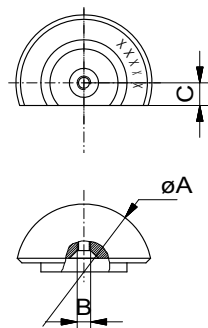

FX adapter

threaded

Nr.	A	B	
32010	30	M3	16
32012	25	M3	9

FX adapter

threaded, one flat

Nr.	A	B	C	
32014	30	M3	5	10
32016	25	M3	5	7

FX adapter

threaded, parallel flats

Nr.	A	B	C	
32018	30	M3	14	10
32020	25	M3	14	10

Fixing screw

self-centering for threaded adapters

Nr.	A	B	C	D	
32022	M3	15	60	12	30

Preference item:
Articles with green diamond →
are available ex stock!