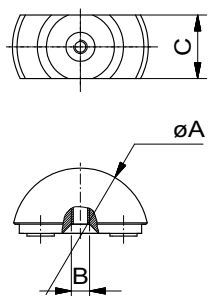

FX adapter

threaded

Nr.	A	B	
32010	30	M3	16
32012	25	M3	9

FX adapter

threaded, one flat

Nr.	A	B	C	
32014	30	M3	5	10
32016	25	M3	5	7

FX adapter

threaded, parallel flats

Nr.	A	B	C	
32018	30	M3	14	10
32020	25	M3	14	10

Fixing screw

self-centering for threaded adapters

Nr.	A	B	C	D	
32022	M3	15	60	12	30

Preference item:
Articles with green diamond →
are available ex stock!