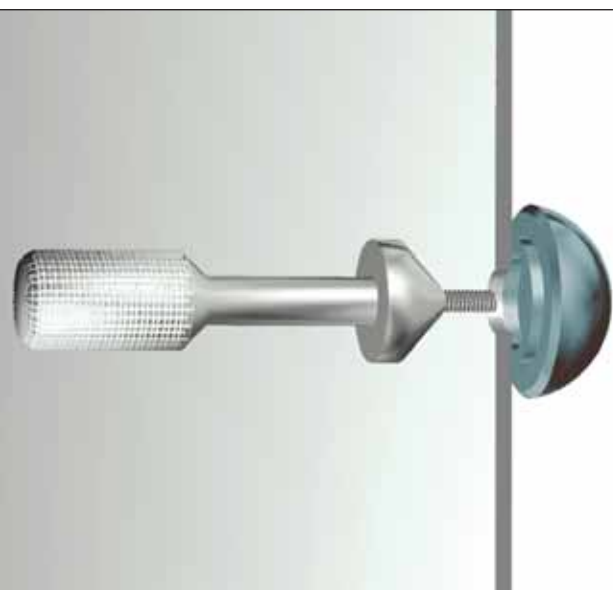

FX adapter

threaded

Nr.	A	B	
32010	30	M3	16
32012	25	M3	9

FX adapter

threaded, one flat

Nr.	A	B	C	
32014	30	M3	5	10
32016	25	M3	5	7

FX adapter

threaded, parallel flats

Nr.	A	B	C	
32018	30	M3	14	10
32020	25	M3	14	10

Fixing screw

self-centering for threaded adapters

Nr.	A	B	C	D	
32022	M3	15	60	12	30

Preference item:
Articles with green diamond →
are available ex stock!