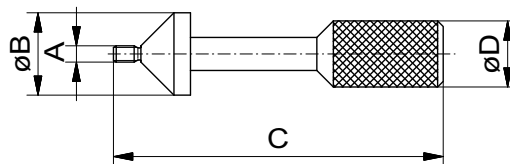

FX adapter

threaded

Nr.	A	B	
32010	30	M3	16
32012	25	M3	9

FX adapter

threaded, one flat

Nr.	A	B	C	
32014	30	M3	5	10
32016	25	M3	5	7

FX adapter

threaded, parallel flats

Nr.	A	B	C	
32018	30	M3	14	10
32020	25	M3	14	10

Fixing screw

self-centering for threaded adapters

Nr.	A	B	C	D	
32022	M3	15	60	12	30

Preference item:
Articles with green diamond →
are available ex stock!